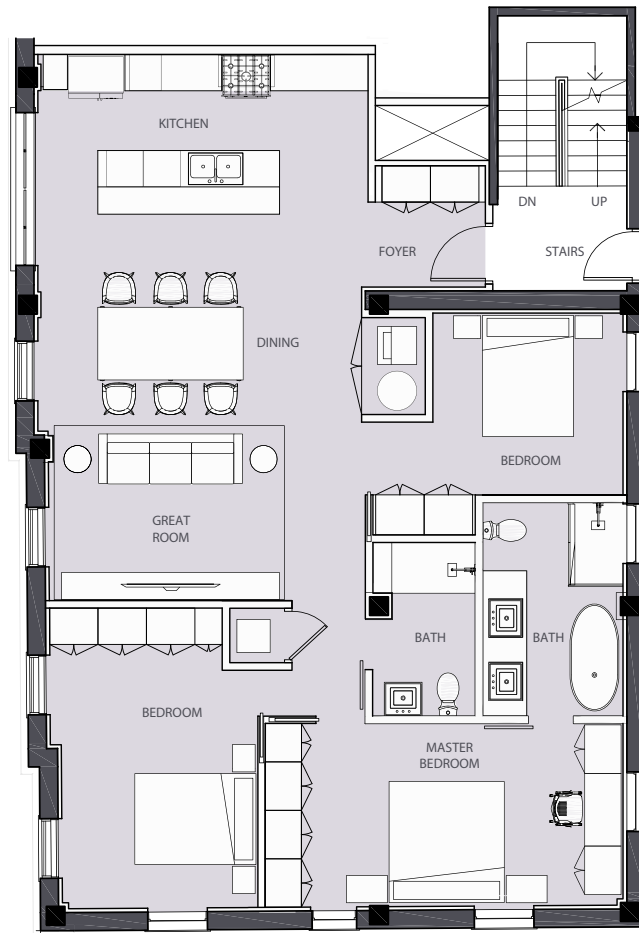

WHEATLAND

RESIDENCES

UNIT 203

1,328 SF

3BED

2 BATH

312 N. BUCHANAN BLVD.
DURHAM, NC
WHEATLANDDURHAM.COM

Please note this floor plan is for marketing purposes and is to be used as a guide only. All efforts have been made to ensure its accuracy at time of print. Changes may be made during the development process and dimensions, fixtures, fittings, finishes and specifications are subject to change without notice.